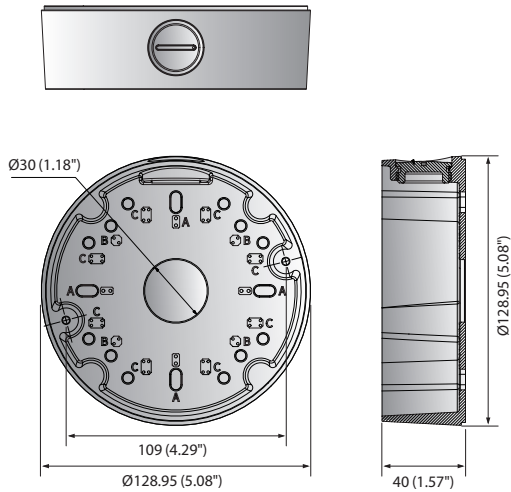

# SBV-125BW

Back Box

## Dimensions

Unit : mm (inch)

	SBV-125BW
Supported product	QNE-8011R/8021R * models can be added without notice
Color / Material	White / Aluminum
RAL Code	RAL9003
Product dimensions / weight	Ø128.95 x 40 mm (Ø5.08 x 1.57\"), 345 g (0.76 lb)